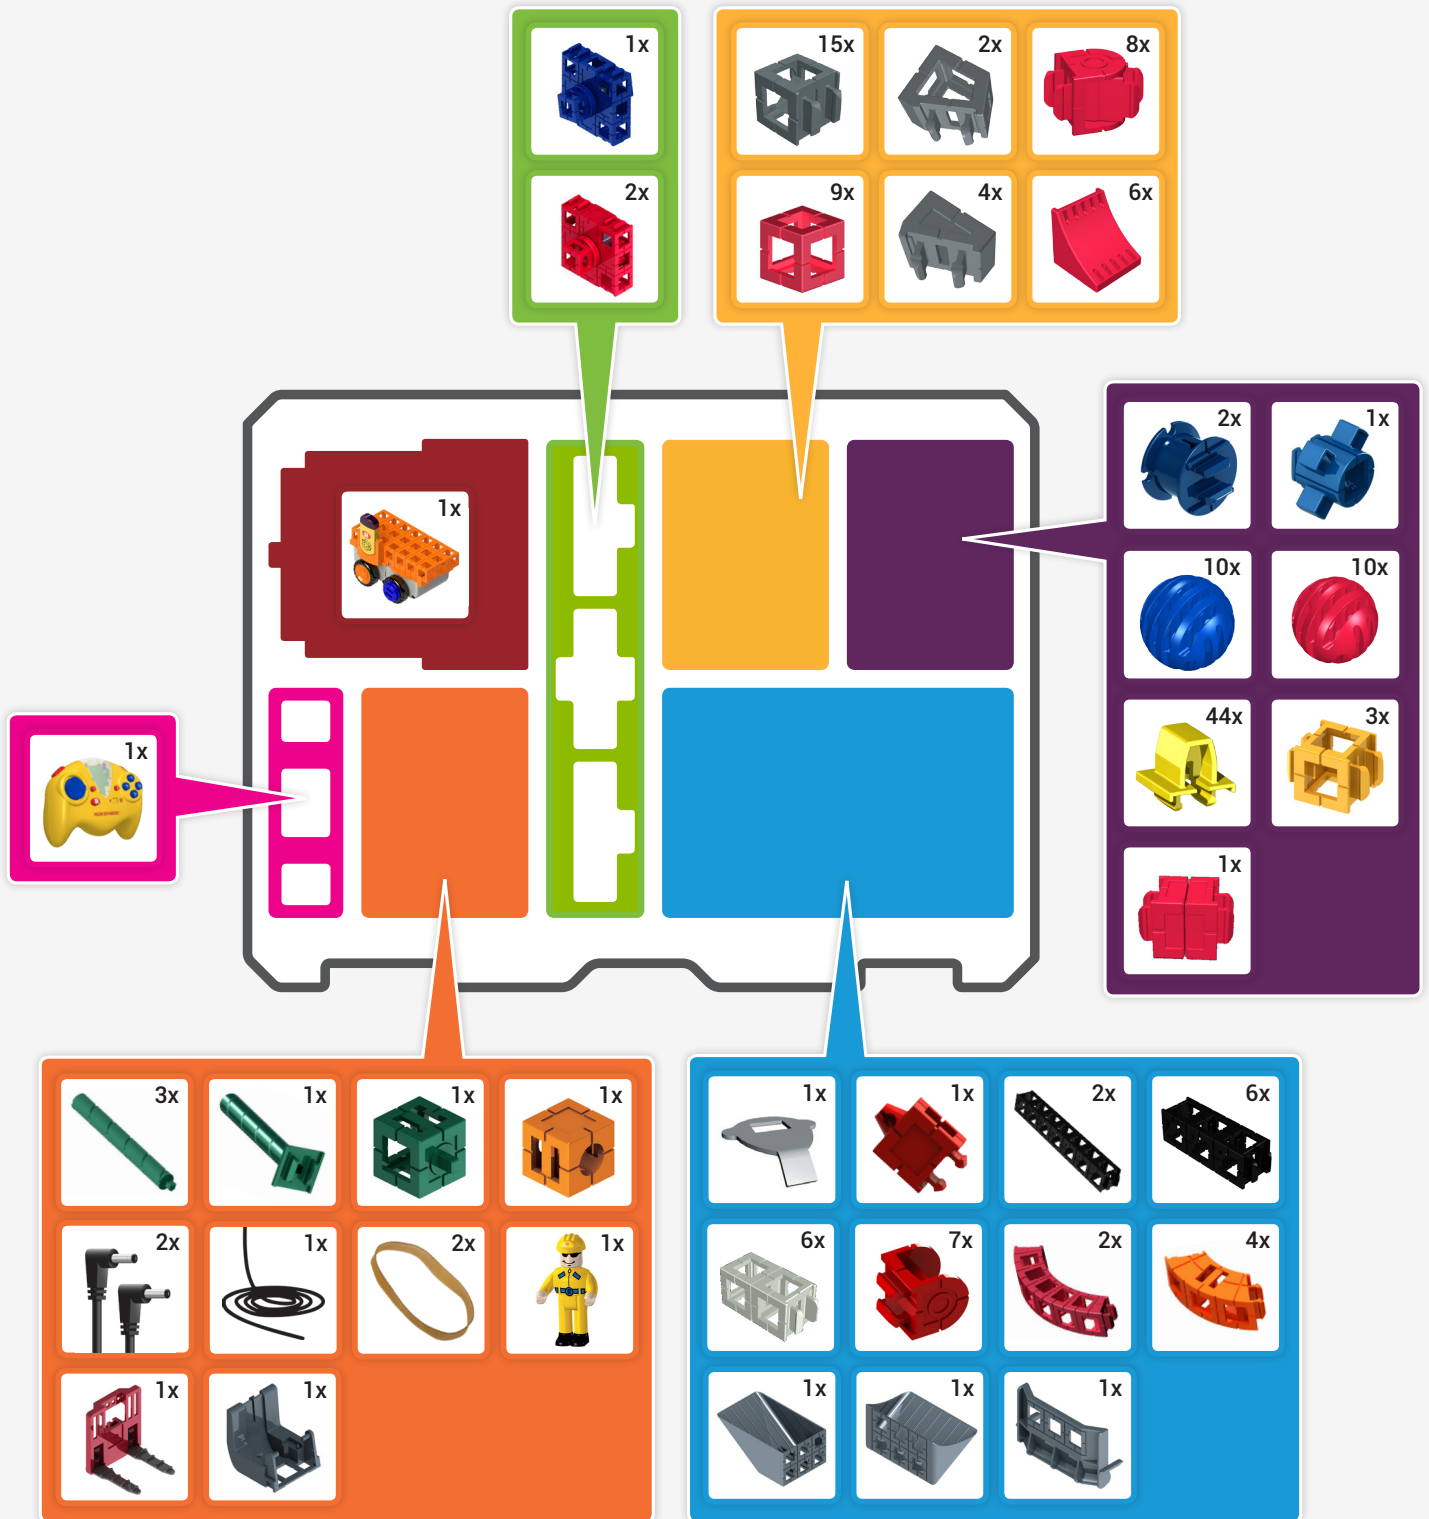

Basic Robotics

INVENTORY & ORGANIZATION GUIDE

IMPORTANT:

Educators, please register to receive new & updated lessons at RokenbokEducation.org/Register

Bill of Materials

 1x Storage Case	 1x ROK Star Control Pad	 1x Lead Screw Nut	 1x Lead Screw Rotating Support	 1x Lead Screw Base	 3x Lead Screw Extender		
	 1x Maker ROK Bot	 2x Motor Module	 1x Bearing Module	 2x Motor Cable	 1x Snap-In Seat		
 6x Riser	 4x Mini Curved Beam	 2x Small Curved Beam	 6x Half Beam	 2x Beam	 3x Double Snap Block		
 1x Snap-In Dump Bed	 1x Snap-In Scoop	 1x Snap-In Blade	 15x Single Snap Block	 2x 60° Block	 4x 30° Block	 2x Snap-In Spool	 1x Snap-In Cog
 9x Block	 1x String Block	 1x Axle Block	 8x Hinge Block	 7x Pulley	 6x Corbel	 10x Red ROK Ball	 10x Blue ROK Ball
 44x Gear Teeth	 1x Forklift Face Assembly	 1x ROK Worker	 1x Tool	 1x String	 2x Rubber Band	<p>WARNING: CHOKING HAZARD. Toy contains small parts and small balls. Not for children under 3 years.</p>	

For indoor use only. Made in China.